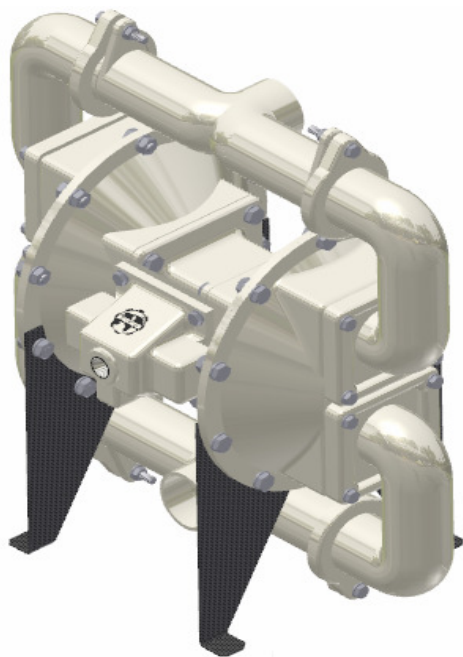

Data sheet blood pump

Type	
BP - xxxx	 <ul style="list-style-type: none">● blood pump (double diaphragm pump) <p>performance rate: 530ltr. per min.</p>