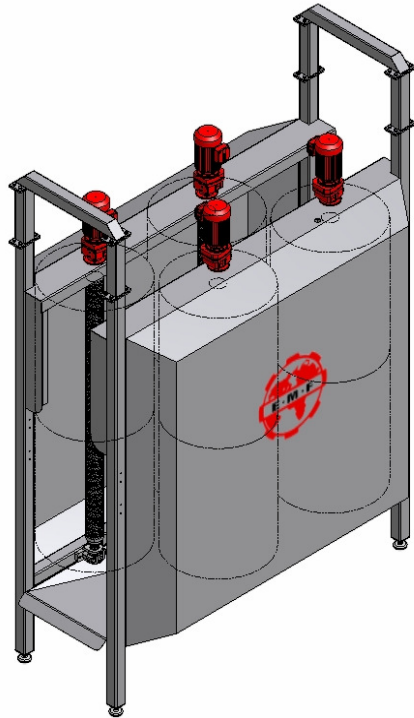

Data sheet brush washing machine

Type		
BW 2-1800		<ul style="list-style-type: none">● prewashing machine● brush washing machine● 2 cleaning shafts <p>working length: 1800 mm</p>
Type		
BW 3-2400		<ul style="list-style-type: none">● prewashing machine● brush washing machine● 3 cleaning shafts <p>working length: 2400 mm</p>

data sheet brush washing machine

Type		
BW 4-2970		<ul style="list-style-type: none">● prewashing machine● brush washing machine● 4 cleaning shafts <p>working length: 2970 mm</p>