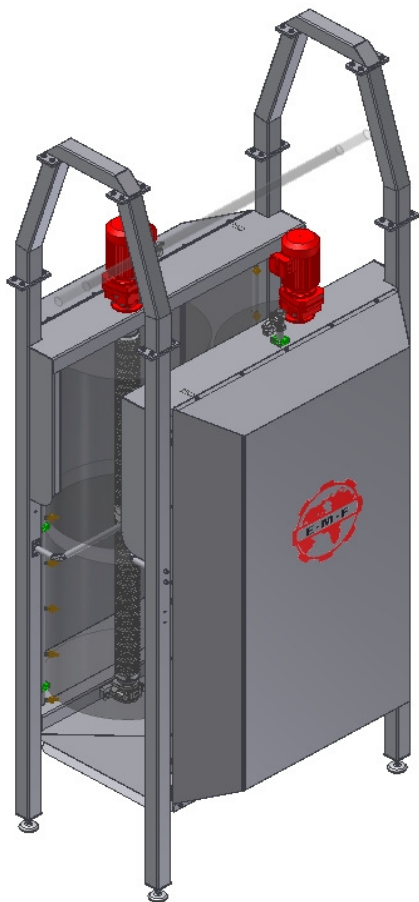

Data sheet brush washing machine

Type		
BW 2-1800		<ul style="list-style-type: none">● prewashing machine● brush washing machine● 2 cleaning shafts <p>working length: 1800 mm</p>
Type		
BW 3-2400		<ul style="list-style-type: none">● prewashing machine● brush washing machine● 3 cleaning shafts <p>working length: 2400 mm</p>

data sheet brush washing machine

Type		
BW 4-2970		<ul style="list-style-type: none">● prewashing machine● brush washing machine● 4 cleaning shafts <p>working length: 2970 mm</p>