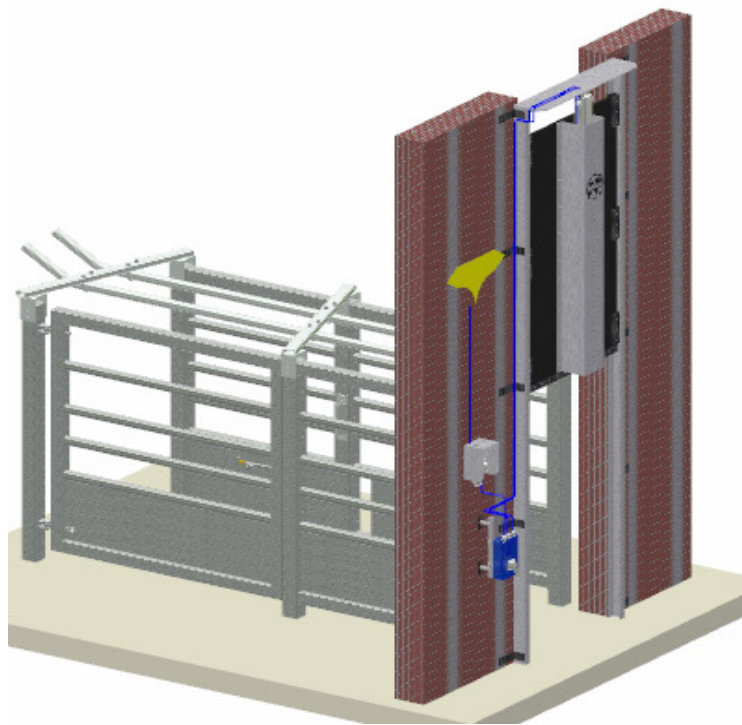

Data sheet pneumatically lifting door, cattle

Type		
HTR - xx>		
		<ul style="list-style-type: none">● pneumatically lifting door for cattleopening height 1600mmopening width 900mm