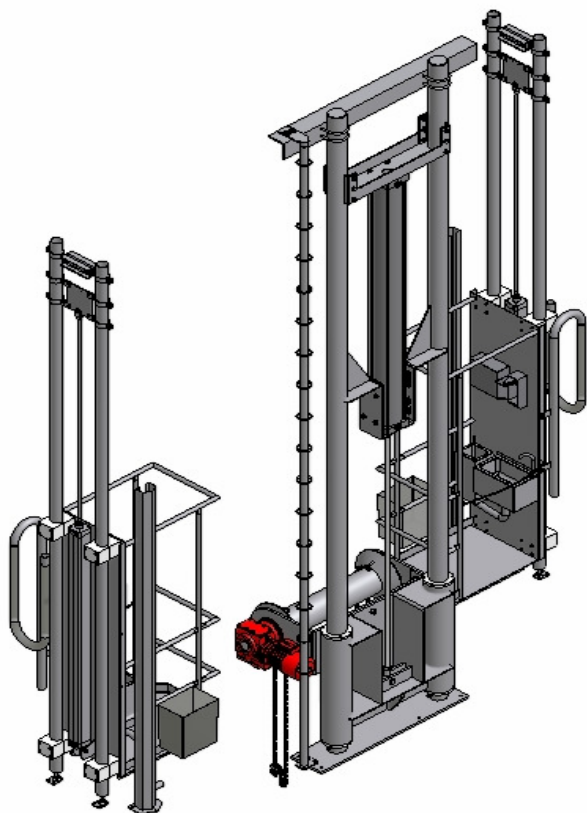

Data sheet deskinner with platform

Type	
RE 2200	 <p data-bbox="1518 1295 1630 1316">deskinner</p> <ul data-bbox="1361 1329 1899 1460" style="list-style-type: none">- with two small pneumatically working platforms asidelifting high: max. 2200 mmplatform lifting high: max. 1900 mm