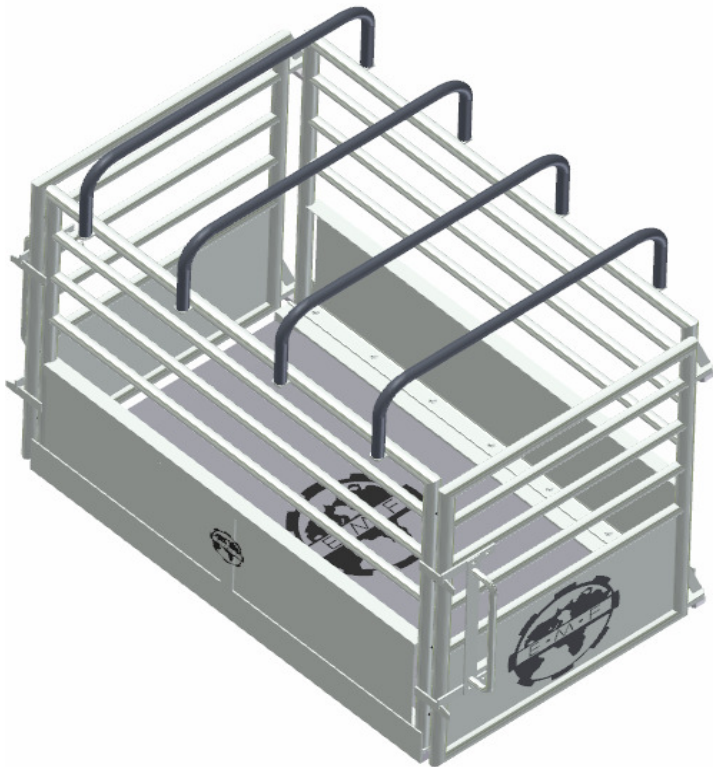

## Data sheet scale for living animals

Type		
LVW - xxxx		

● scale for living animals  
capacity :  
approx. 60 cattle/pigs per hour