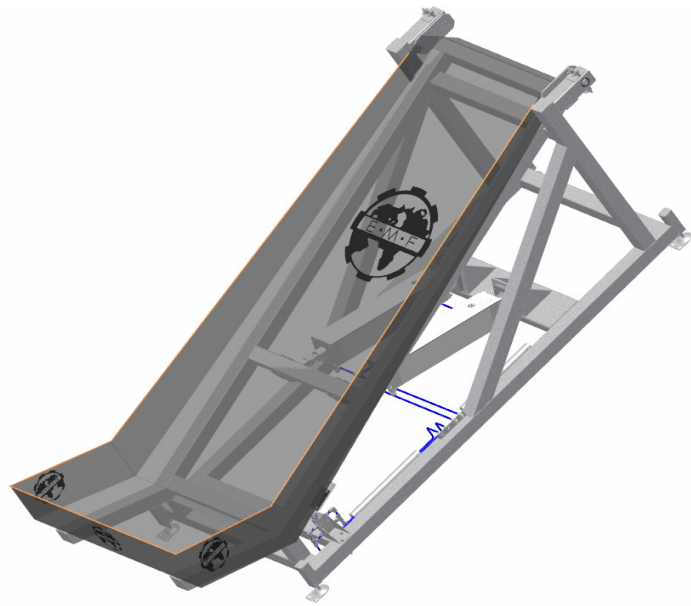

Data sheet pneumatic paunch chute

Type	
P-R - xxxx	<p data-bbox="1377 510 1668 542">● pneumatic paunch chute</p>  <p data-bbox="1142 901 1534 965">- additional to pneumatic platform "disembowel red organs"</p> 