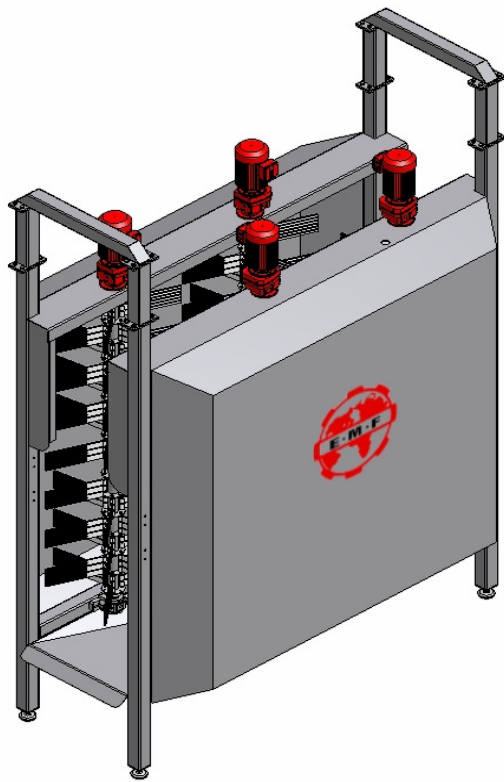

Data sheet dry whip machine

Type		
PW 2-1800		<ul style="list-style-type: none">● precleaning machine● dry whip machine● 2 cleaning shafts <p>working length: 1800 mm</p>
Type		
PW 3-2400		<ul style="list-style-type: none">● precleaning machine● dry whip machine● 3 cleaning shafts <p>working length: 2400 mm</p>

Type	
PW 4-2970	 <ul style="list-style-type: none">● precleaning machinedry whip machine4 cleaning shafts <p>working length: 2970 mm</p>