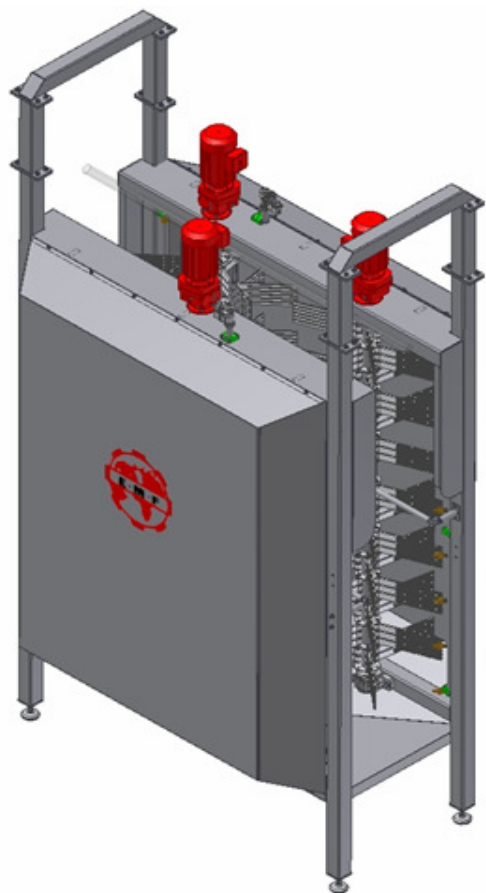

Data sheet dry whip machine

Type		
PW 2-1800		<ul style="list-style-type: none">● precleaning machine● dry whip machine● 2 cleaning shafts <p>working length: 1800 mm</p>
Type		
PW 3-2400		<ul style="list-style-type: none">● precleaning machine● dry whip machine● 3 cleaning shafts <p>working length: 2400 mm</p>

Type	
PW 4-2970	 <ul style="list-style-type: none">● precleaning machinedry whip machine4 cleaning shafts <p>working length: 2970 mm</p>