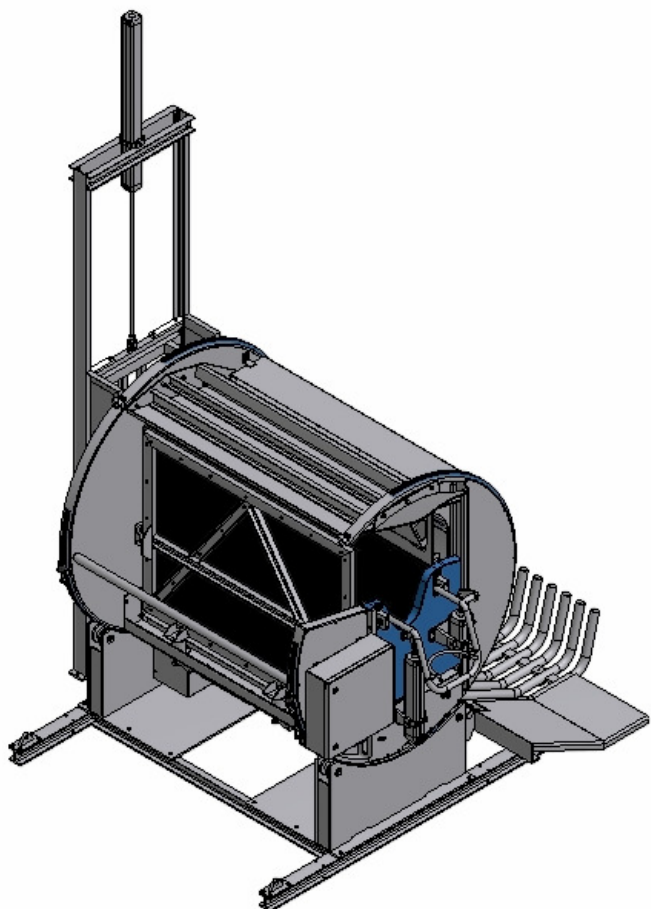

## Data sheet automatische ritual stun box

Type			
RTB3-3100			
		<p><b>cattle stunning</b> ritual stun box (automatic) incl. sliding door and receive grid turning drive: electric</p> <p>working length: 3100 mm capacity: approx. 30 cattle / h</p> <p><b>throw- off: left or right</b></p> <p>gate drive cylinder: pneumatic or hydraulic</p>	