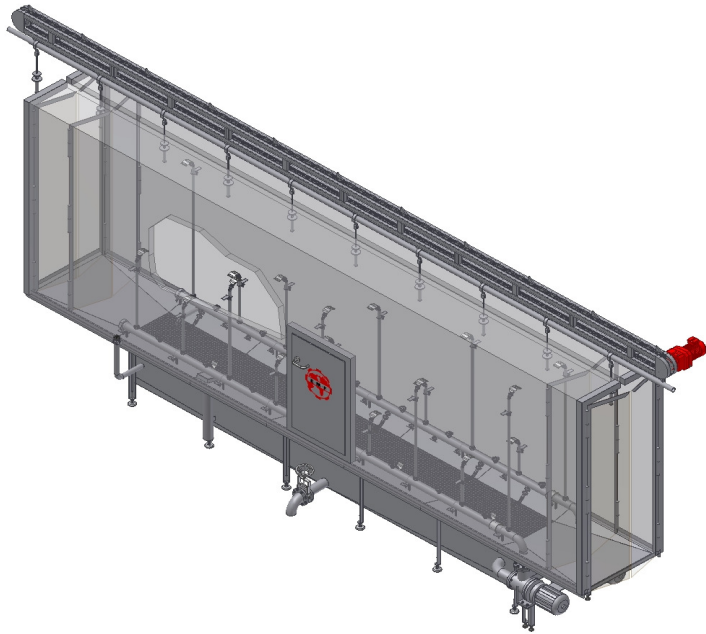

Data sheet scalding tunnel

Type	
BT - xxxx	 <p data-bbox="1256 1182 1440 1209">● scalding tunnel</p> <p data-bbox="1272 1254 1680 1313">working length: according to capacity 60-500 pigs/h</p>