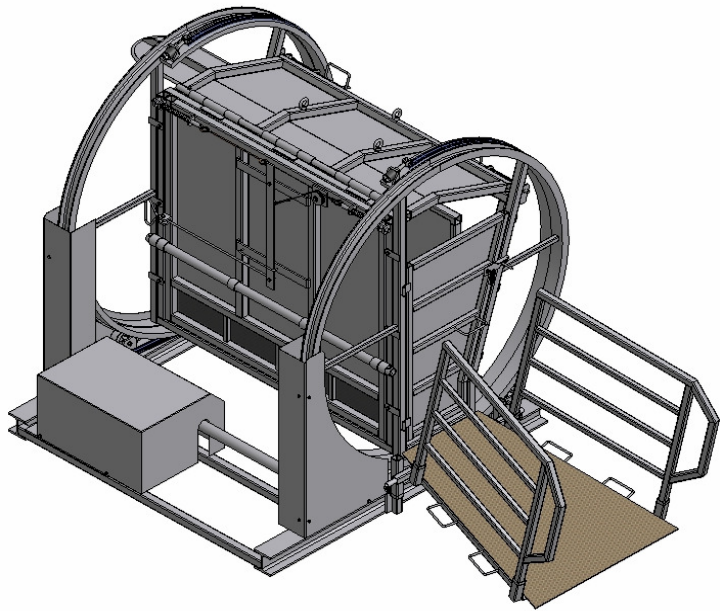

Data sheet ritual stun box - with auxiliary drive system

Type	
MTF-3100	 <ul style="list-style-type: none">● stun box for cattlemanual ritualincl. force gangwaydrive: electricworking length: 3600 mm <p>throw - off: left or right:</p>